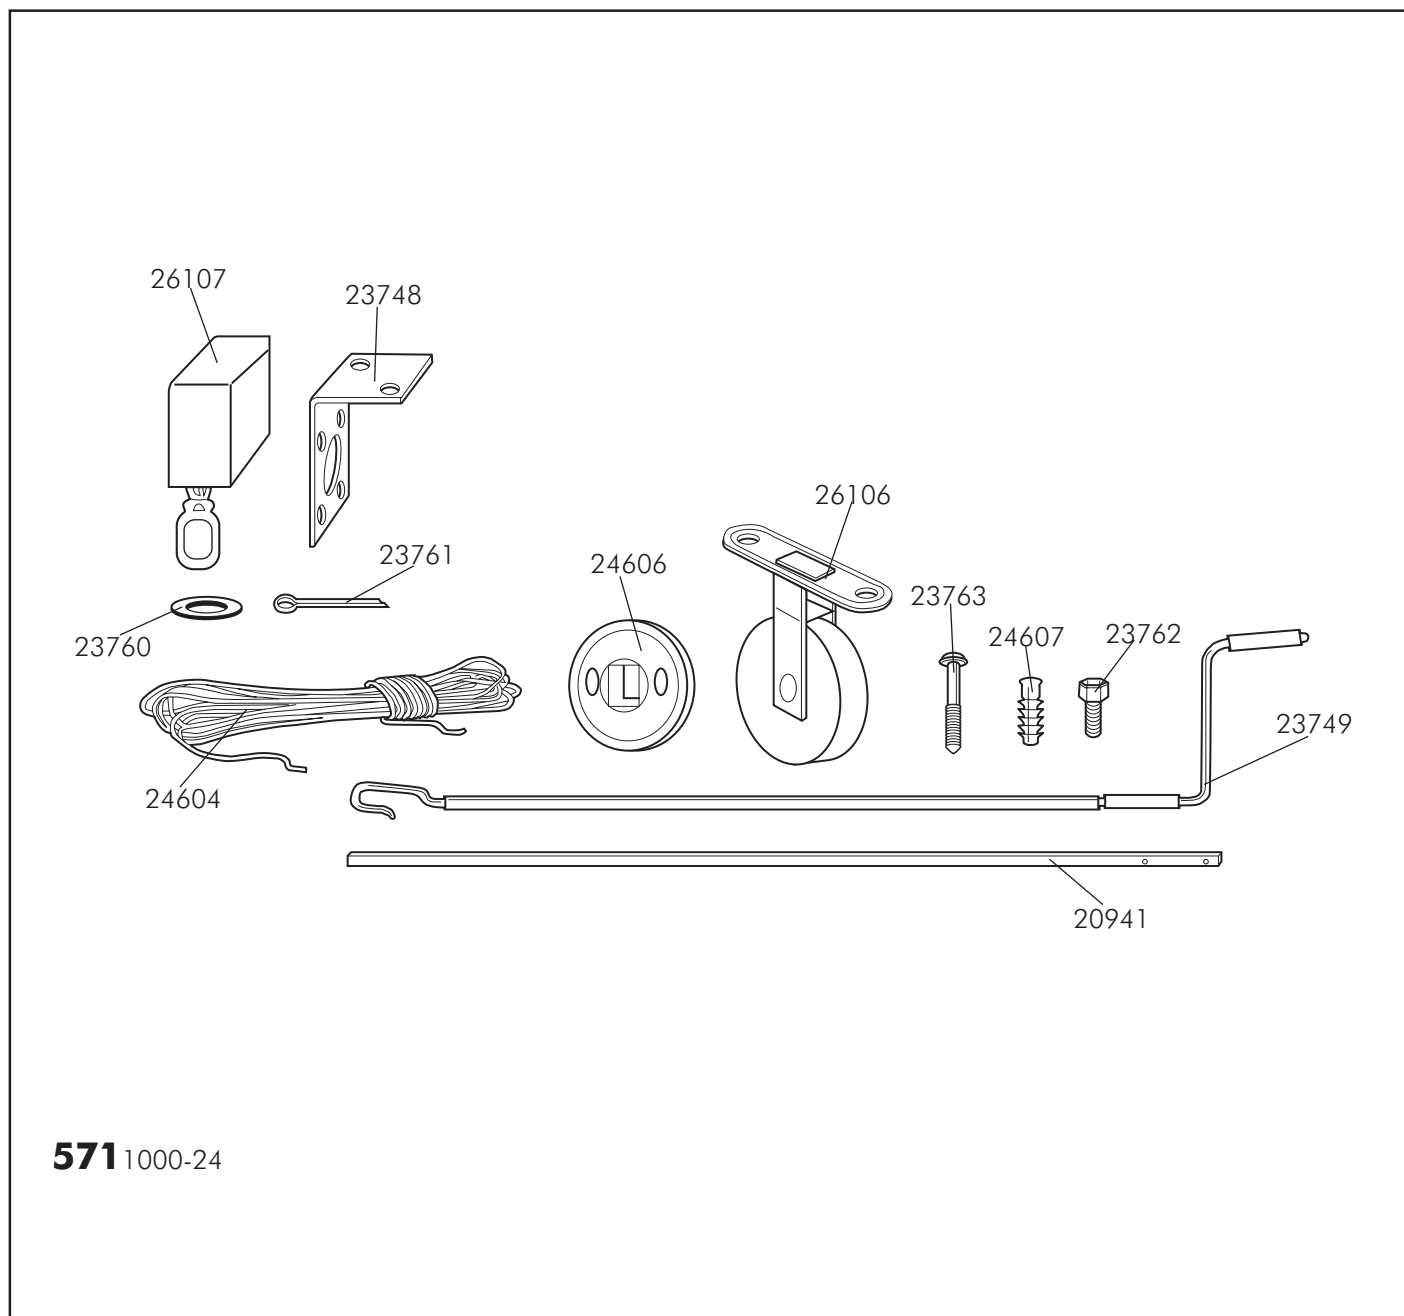

Boxlift 571

Individual box

Pallet

Product	EAN	Kg	L/W/H in cm
571	7313021000236	4,0	132/16/12

Product	Qty/kg	L/W/H in cm
571	47/220	134/18/14